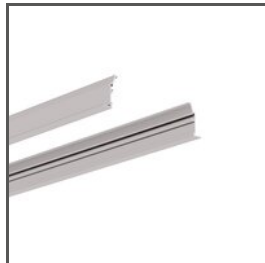

MOD-KR-KOL

A02053

Ref. arch C2053

RELATED ACCESSORIES > RELATED END CAPS

NAME	MATERIAL	COLOR	REF.
RAM-KOL-100	ABS	gray	C24356C02 24356