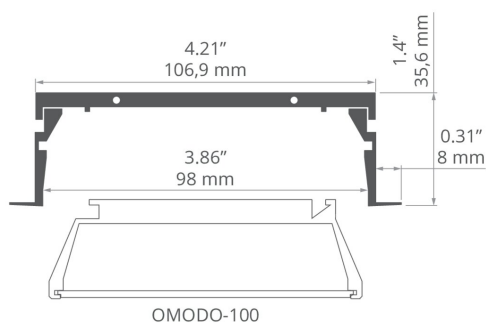

## ADDITIONAL INFORMATION

- standard lengths of KLUŚ profiles and covers: 1000 mm (tolerance  $\pm 1.5$  mm) and 2005 mm / 3010 mm (tolerance + 5 mm); for selected covers: 6050 mm, 10050 mm (tolerance + 5 mm)
- when choosing a different length of profiles / covers than available in the standard, you should additionally choose the cutting service at KLUŚ

## TECHNICAL SPECIFICATIONS

Material	aluminum
Color	■ silver anodized
Possible fixture shapes	linear, polygonal
Width	106.9 mm
Height	35.6 mm
Building type	Commercial, HoReCa object, Entertainment/ Arts
Facility zone	lobby / foyer, office, conference room, communication routes and corridors
Can be easily connected into runs	yes
Mounting to drywall	yes
Wire out back of extrusion	yes

Length	Ref
1000 mm	A18062A_1 18062ANODA_1
2005 mm	A18062A_2 18062ANODA_2
3010 mm	A18062A_3 18062ANODA_3