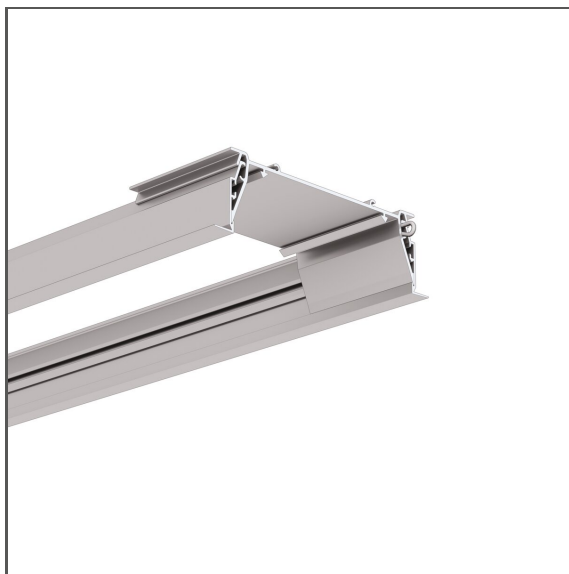

# Profile RAM-KOL-100

Ref. A18062

Ref. arch 18062

- Mounting track
- Easy servicing of the OMODO-100 Profile
- Installation from below, wall to wall
- Openwork structure
- Adjustable spacing of bridges in the mounting track
- Mounting to drywall
- Invisible groove edge

## APPLICATION

- makes mounting and service of the OMODO-100 profile easy

## TECHNICAL SPECIFICATIONS

Material	aluminum
Color	■ silver anodized
Possible fixture shapes	linear, polygonal
Width	106.9 mm
Height	35.6 mm
Building type	Commercial, HoReCa object, Entertainment/ Arts
Facility zone	lobby / foyer, office, conference room, communication routes and corridors
Can be easily connected into runs	yes
Mounting to drywall	yes
Wire out back of extrusion	yes