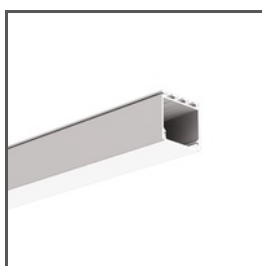

LIPOD
A05554
Ref. arch B5554