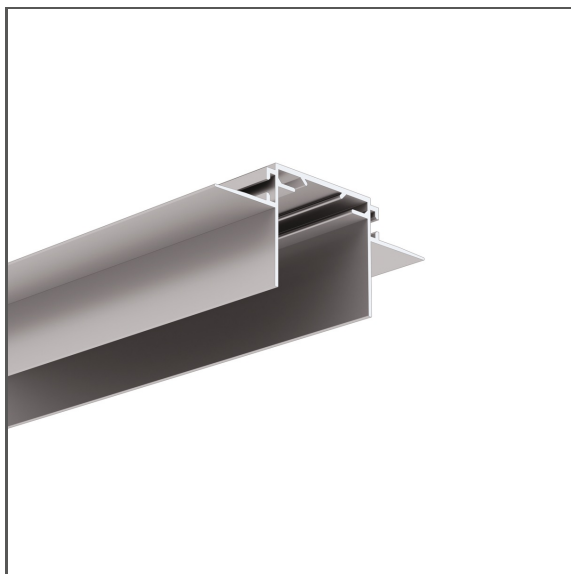

Profile TEKUS-ZM

Ref. A01293

Ref. arch C1293

- Mounting track
- Mounting to 16 mm | 0.63" drywall
- Easy servicing of the lighting fixture
- Stable mounting to a suspended ceiling
- Non visible aluminum elements

APPLICATION

- makes installation and service of lighting fixtures easy

MOUNTING

- in drywall, with screws
- can be easily connected into runs and systems

ADDITIONAL INFORMATION

- standard lengths of KLUŚ profiles and covers: 1000 mm (tolerance ± 1.5 mm) and 2005 mm / 3010 mm (tolerance + 5 mm); for selected covers: 6050 mm, 10050 mm (tolerance + 5 mm)
- when choosing a different length of profiles / covers than available in the standard, you should additionally choose the cutting service at KLUŚ

TECHNICAL DRAWING

TECHNICAL SPECIFICATIONS

Material	aluminum
Color	■ silver non anodized
Possible fixture shapes	linear, polygonal
Profile cross-section	rectangular
Width	66.2 mm
Height	28.5 mm
Building type	Entertainment/ Arts, HoReCa object, Commercial, Retail
Facility zone	lobby / foyer, industrial and technical, conference room, office, communication routes and corridors
Can be easily connected into runs	yes
Mounting to drywall	yes
To cover with plaster	yes
Wire out back of extrusion	yes