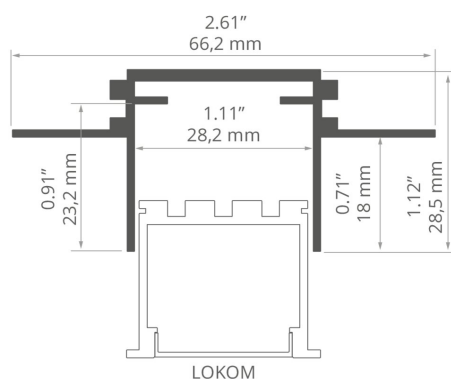

APPLICATION

- makes installation and service of lighting fixtures easy

MOUNTING

- in drywall, with screws
- can be easily connected into runs and systems

ADDITIONAL INFORMATION

- standard lengths of KLUŚ profiles and covers: 1000 mm (tolerance ± 1.5 mm) and 2005 mm / 3010 mm (tolerance + 5 mm); for selected covers: 6050 mm, 10050 mm (tolerance + 5 mm)
- when choosing a different length of profiles / covers than available in the standard, you should additionally choose the cutting service at KLUŚ

TECHNICAL DRAWING

TECHNICAL SPECIFICATIONS

Material	aluminum
Color	■ silver non anodized
Possible fixture shapes	linear, polygonal
Profile cross-section	rectangular
Width	66.2 mm
Height	28.5 mm
Building type	Entertainment/ Arts, HoReCa object, Commercial, Retail
Facility zone	lobby / foyer, industrial and technical, conference room, office, communication routes and corridors
Can be easily connected into runs	yes
Mounting to drywall	yes
To cover with plaster	yes
Wire out back of extrusion	yes

Length	Ref
1000 mm	A01293N_1 C1293NA_1
2005 mm	A01293N_2 C1293NA_2
3010 mm	A01293N_3 C1293NA_3

Profile TEKUS-ZM

Ref. A01293

Ref. arch C1293

SAMPLE PROJECTS

RELATED PROFILES > ARCHITECTURAL

GIZA-LL
A00758
Ref. arch C0758