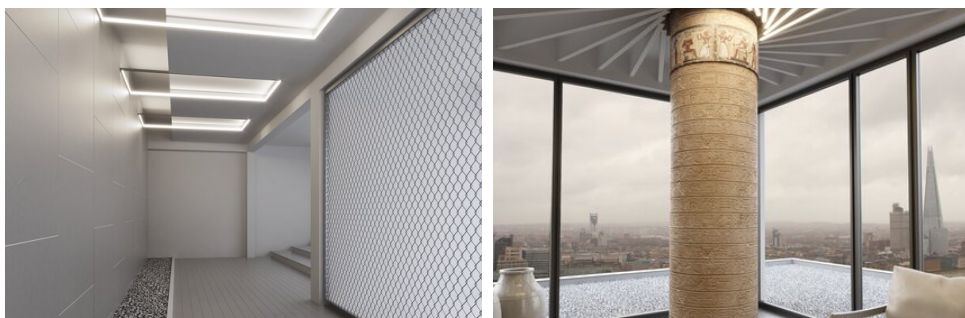

Profile TEKUS-ZM

Ref. A01293

Ref. arch C1293

SAMPLE PROJECTS