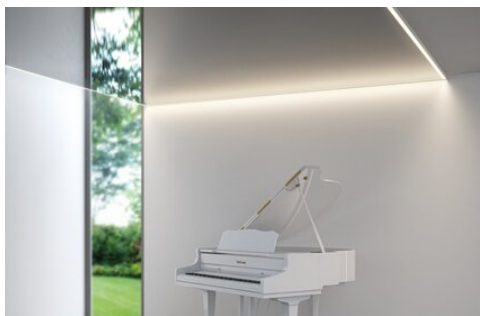

Profile FOLED-SUF

Ref. A08333V1

Ref. arch B8333V1

SAMPLE PROJECTS