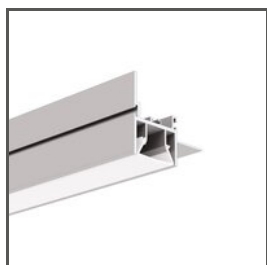

FOLED-BOK
A08334V1
Ref. arch B8334V1

RELATED ACCESSORIES > RELATED COVERS

NAME	MATERIAL	MATERIAL TRANSMITTANCE	COLOR	REF.
FOLED	PMMA	78 %	☐ frosted	17077V1
		39 %	☒ black	B17045C 17045

RELATED ACCESSORIES > RELATED END CAPS

NAME	MATERIAL	COLOR	REF.
FOLED-W	PMMA	☐ white	C24277C10 24277
		☒ black	C28013C07 24285