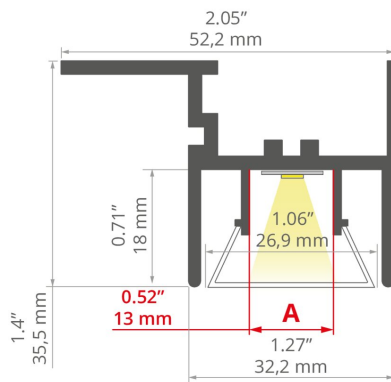

MOUNTING

- to the surface, using properly selected screws
- can be easily connected into runs and systems

ADDITIONAL INFORMATION

- the profile has grooves for the attachment of the hooks from the stretch film
- standard lengths of KLUŚ profiles and covers: 1000 mm (tolerance ± 1.5 mm) and 2005 mm / 3010 mm (tolerance + 5 mm); for selected covers: 6050 mm, 10050 mm (tolerance + 5 mm)
- when choosing a different length of profiles / covers than available in the standard, you should additionally choose the cutting service at KLUŚ

TECHNICAL DRAWING

TECHNICAL SPECIFICATIONS

Material	aluminum
Color	■ silver non anodized
Possible fixture IP	20
Possible fixture shapes	linear, polygonal
Profile cross-section	rectangular
Width	52.2 mm
Height	35.5 mm
LED gluing width A	13 mm
Number of LED strips A (8 mm wide)	1
Possibility of obtaining a line of light	yes
Building type	Commercial, Retail, Entertainment/ Arts, HoReCa object
Facility zone	office, conference room, communication routes and corridors
The cover is cut to the length of the profile	yes
Wire out back of extrusion	yes

Length	Ref
1000 mm	A08333V1N_1 B8333V1NA_1
2005 mm	A08333V1N_2 B8333V1NA_2
3010 mm	A08333V1N_3 B8333V1NA_3

Profile FOLED-SUF

Ref. A08333V1

Ref. arch B8333V1

SAMPLE PROJECTS

RELATED PROFILES > STRETCH CEILINGS