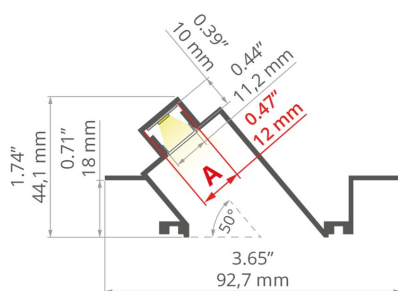

IP20

- Linear gallery, stage or exhibition lighting
- The lighting fixture integrates with the mounting surface
- Hidden light source
- Lighting angle: 50 Degrees
- Mounting to 16 mm | 0.63" drywall
- Stable mounting to a suspended ceiling

APPLICATION

- decorative lighting and functional

MOUNTING

- in drywall, with screws
- can be easily connected into runs and systems

ADDITIONAL INFORMATION

- in order to protect the lighting fixture during installation, a TECH-KA protective insert should be used
- standard lengths of KLUŚ profiles and covers: 1000 mm (tolerance ± 1.5 mm) and 2005 mm / 3010 mm (tolerance + 5 mm); for selected covers: 6050 mm, 10050 mm (tolerance + 5 mm)
- when choosing a different length of profiles / covers than available in the standard, you should additionally choose the cutting service at KLUŚ

TECHNICAL DRAWING

1:2

TECHNICAL SPECIFICATIONS

Material	aluminum
Possible fixture IP	20
Possible fixture shapes	linear, polygonal
Width	92 mm
Height	44.2 mm
LED gluing width A	12 mm
Number of LED strips A (8 mm wide)	1
Width of the glow	11.2 mm
Max power of a single KLUŚ LED strip	24 W/m
Lighting at an angle	50
Possibility of obtaining a line of light	yes
Building type	Entertainment/ Arts, Retail, HoReCa object
Facility zone	wall lighting, shop windows and exhibition, communication routes and corridors
The cover is cut to the length of the profile	yes
Can be easily connected into runs	yes
Mounting to drywall	yes

Color	Length	Ref
■ silver non anodized	1000 mm	A01234N_1
	2005 mm	A01234N_2
	3010 mm	A01234N_3
□ white lacquered	1000 mm	A01234L10OD_1
	3010 mm	A01234L10OD_3
	2005 mm	A01234L10OD_2

To cover with plaster	yes
Wire out back of extrusion	yes