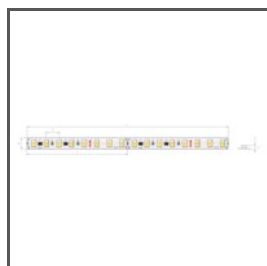

RELATED ACCESSORIES > RELATED LED > HIGH EFFICACY

K-HE-0480-HD-24
K-HEHD-0480-24