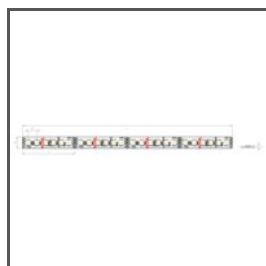

K-1200-120-RGB-24V
K-1200-120-RGB-24V