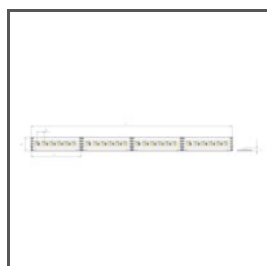

RELATED ACCESSORIES > RELATED LED > RGB / RGB-W / RGB-CTT

K-RGBW-1530-24
K-RGBW-1530-24