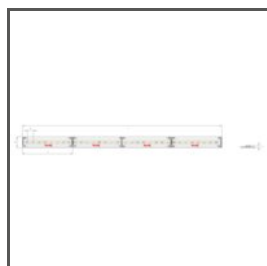

RELATED ACCESSORIES > RELATED LED

K-30/18-1770-010V-24V
K-30/18-1770-010V-24V