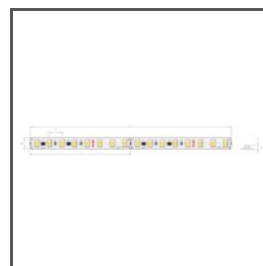

K-HE-1920-HD-24
K-HEHD-1920-24