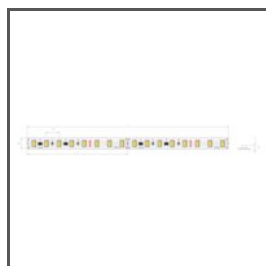

K-HE-0960-HD-24
K-HEHD-0960-24