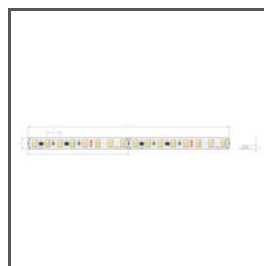

K-HE-1920-HD-24
K-HEHD-1920-24