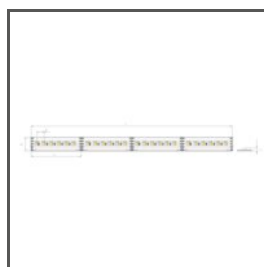

K-RGBW-1530-24
K-RGBW-1530-24