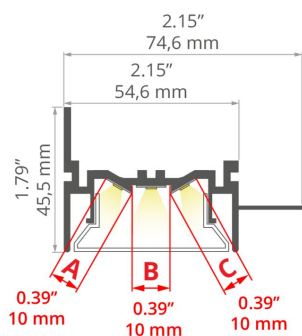

Profile FOLED-50-BOK

Ref. A57945

- Installation of lighting and stretch films to walls
- High lumen output
- Mounting to 12,5 mm - 0.49" drywall
- Non visible aluminum elements
- Line of light flush with the surface

- the profile has grooves for the attachment of the hooks from the stretch film
- standard lengths of KLUŚ profiles and covers: 1000 mm (tolerance ± 1.5 mm) and 2005 mm / 3010 mm (tolerance + 5 mm); for selected covers: 6050 mm, 10050 mm (tolerance + 5 mm)
- when choosing a different length of profiles / covers than available in the standard, you should additionally choose the cutting service at KLUŚ

TECHNICAL DRAWING

1:2

TECHNICAL SPECIFICATIONS

Material	aluminum
Color	■ silver non anodized
Possible fixture shapes	linear, polygonal
Width	74.6 mm
Height	45.5 mm
LED gluing width A	10 mm
LED gluing width B	10 mm
LED gluing width C	10 mm
Number of LED strips A (8 mm wide)	1
Number of LED strips B (8 mm wide)	1
Number of LED strips C (8 mm wide)	1
Width of the glow	51 mm
Max power of a single KLUŚ LED strip	24 W/m
Possibility of obtaining a line of light	yes
Building type	Commercial, Retail, Entertainment/ Arts, HoReCa object