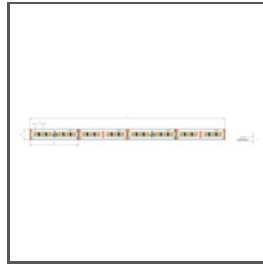

K-1275-24
K-1275-24