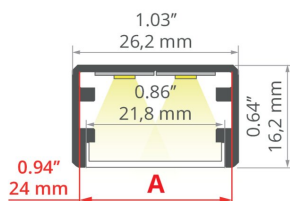

ADDITIONAL INFORMATION

- standard lengths of KLUŚ profiles and covers: 1000 mm (tolerance ± 1.5 mm) and 2005 mm / 3010 mm (tolerance + 5 mm); for selected covers: 6050 mm, 10050 mm (tolerance + 5 mm)
- when choosing a different length of profiles / covers than available in the standard, you should additionally choose the cutting service at KLUŚ

TECHNICAL DRAWING

TECHNICAL SPECIFICATIONS

Material	aluminum
Possible fixture IP	20
Possible fixture shapes	linear, polygonal, round
Profile cross-section	rectangular
Width	26.2 mm
Height	16.2 mm
LED gluing width A	24 mm
Number of LED strips A (8 mm wide)	2
Possibility of twisting	yes
Possibility of obtaining a line of light	yes
Possibility of bending	yes
Minimum external radius	300 mm
Minimum internal radius	400 mm
Building type	Entertainment/ Arts, HoReCa object, Commercial, Retail
Facility zone	office, lobby / foyer, conference room, communication routes and corridors
The cover is cut to the length of the profile	yes