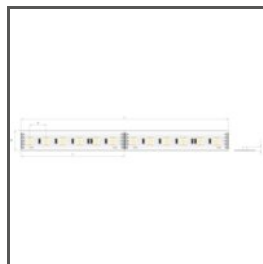

K-1920-120-RGB-24V
K-RGB-1920-120-24
Ref. arch K-1920-120-RGB-24V