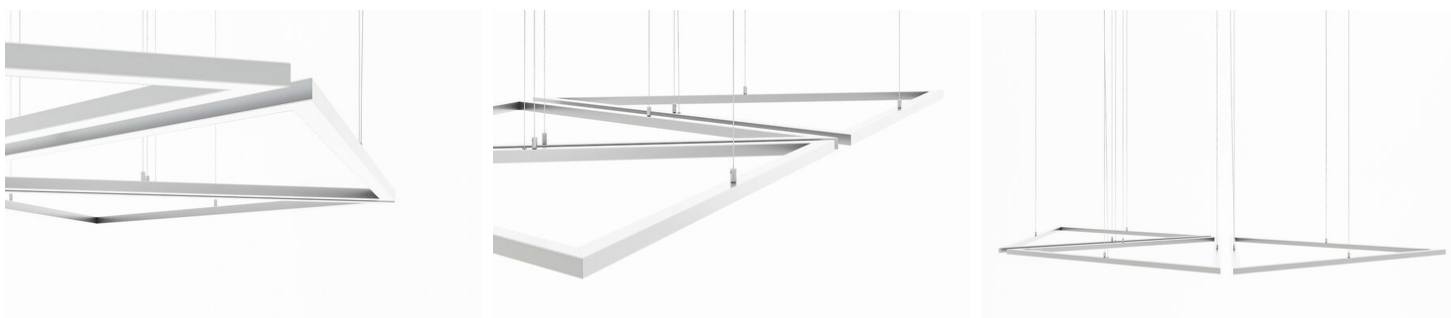

Profile GLAZA-LL

Ref. A02627

Ref. arch C2627

- Minimalistic form
- Smooth profile surfaces

APPLICATION

- main, decorative and functional lighting

MOUNTING

- suspended, using dedicated accessories
- can be easily connected into runs and systems

TECHNICAL DRAWING

TECHNICAL SPECIFICATIONS

Material	aluminum
Possible fixture IP	20
Possible fixture shapes	linear, polygonal, round
Profile cross-section	rectangular
Width	26.2 mm
Height	16.2 mm
LED gluing width A	24 mm
Number of LED strips A (8 mm wide)	2
Possibility of twisting	yes
Possibility of obtaining a line of light	yes
Possibility of bending	yes
Minimum external radius	300 mm
Minimum internal radius	400 mm
Building type	Entertainment/ Arts, HoReCa object, Commercial, Retail
Facility zone	office, lobby / foyer, conference room, communication routes and corridors
The cover is cut to the length of the profile	yes

Profile GLAZA-LL

Ref. A02627

Ref. arch C2627

Can be easily connected into runs	yes
Wire out back of extrusion	yes

SAMPLE PROJECTS

PDF_KSZTALTY_REFERENCYJNE

RELATED ACCESSORIES > RELATED COVERS

NAME	MATERIAL	MATERIAL TRANSMITTANCE	COLOR	REF.	
LIGER-22		PC	62 %	<input type="checkbox"/> frosted	B17032M 17032V1
			B17032M 17032V1OP	39 %	<input checked="" type="checkbox"/> black
MUN-22		PC	86 %	<input checked="" type="checkbox"/> semi-transparent	B17042F 17042