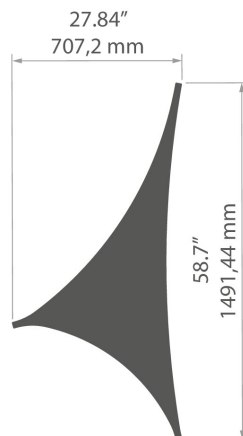

Fixture MI-SAIL-AL

Ref. FPMI033

- MI-SAIL-AL lighting fixture, built in the MIFOR-70 system
- Includes a light source and a wire suspension system
- Easy assembly
- Easy suspension height adjustment
- Compatible with lighting control including Casambi (Bluetooth), DALI, 0-10V

TECHNICAL DRAWING

TECHNICAL SPECIFICATIONS

Material	aluminum
Cover	frosted
Control	ON/OFF
Mounting type	suspended
Length [L]	1491.5 mm
Height H	87.2 mm
Width [W]	707.2 mm
Weight	3.86 kg
Lighting direction	down
IP protection rating	20
Luminare power	70 W
Color Rendering Index CRI	90
MacAdam's ellipse	3 SDCM

Color	Luminous flux of the fixture	Efficiency	Color temperature	Ref
■ silver anodized	5140 lm	73 lm/W	3000 K	FPMI033-01300B
■ silver anodized	5330 lm	76 lm/W	4000 K	FPMI033-01400B
■ black anodized	5140 lm	73 lm/W	3000 K	FPMI033-07300B
■ black anodized	5330 lm	76 lm/W	4000 K	FPMI033-07400B
□ white lacquered mat	5140 lm	73 lm/W	3000 K	FPMI033-10300B
□ white lacquered mat	5330 lm	76 lm/W	4000 K	FPMI033-10400B