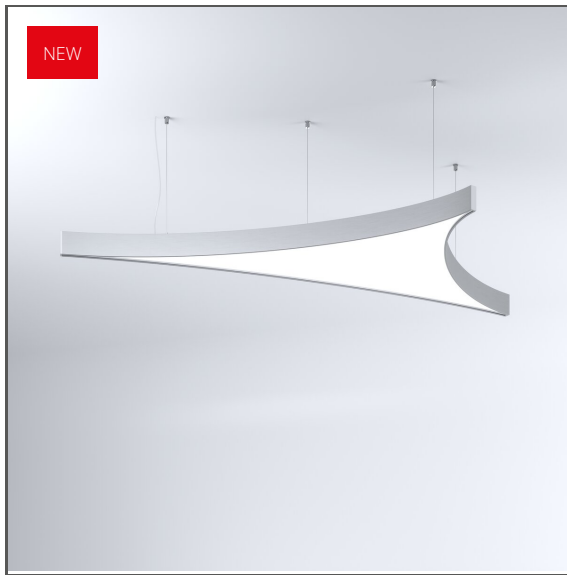

Fixture MI-SAIL-AL

Ref. FPMI033

- MI-SAIL-AL lighting fixture, built in the MIFOR-70 system
- Includes a light source and a wire suspension system
- Easy assembly
- Easy suspension height adjustment
- Compatible with lighting control including Casambi (Bluetooth), DALI, 0-10V

TECHNICAL DRAWING

TECHNICAL SPECIFICATIONS

Material	aluminum
Cover	frosted
Control	ON/OFF
Mounting type	suspended
Length [L]	1491.5 mm
Height H	87.2 mm
Width [W]	707.2 mm
Weight	3.86 kg
Lighting direction	down
IP protection rating	20
Luminare power	70 W
Color Rendering Index CRI	90
MacAdam's ellipse	3 SDCM