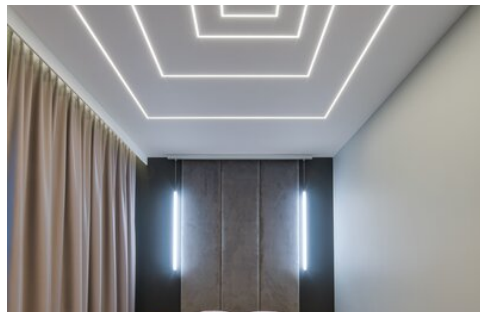

Profile KOZEL-10

Ref. A01575

Ref. arch C1575

Wire out back of extrusion

yes

SAMPLE PROJECTS

RELATED ACCESSORIES > COVERS

NAME		MATERIAL	MATERIAL TRANSMITTANCE	COLOR	REF.
PIKO		PMMA	57 %	satin	B17034S 17034
BENCO		silicon	58 %	frosted	B17069F 17069F

NEW

RELATED ACCESSORIES > END CAPS

NAME		MATERIAL	COLOR	REF.
PIKO-ZM		ABS	gray	C24307C02 24307
			black	C24307C07 24384
PIKO-ZM-OTW		ABS	gray	C24307C02TW 24359
			black	C24307C07TW 24400