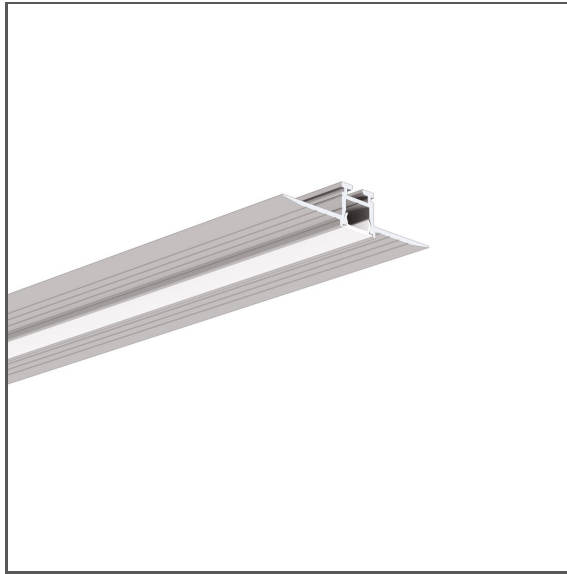

Profile KOZEL-10

Ref. A01575

Ref. arch C1575

- Mounting to drywall
- Minimum height
- No collision with the ceiling structure
- Line of light flush with the surface
- Non visible aluminum elements

APPLICATION

- decorative lighting

MOUNTING

- in drywall, with mounting adhesive
- can be easily connected into runs and systems

ADDITIONAL INFORMATION

- in order to protect the lighting fixture during installation, a TECH-10 protective insert should be used
- smooth transition from a recessed into a suspended fixture
- standard lengths of KLUŚ profiles and covers: 1000 mm (tolerance ± 1.5 mm) and 2005 mm / 3010 mm (tolerance + 5 mm); for selected covers: 6050 mm, 10050 mm (tolerance + 5 mm)
- when choosing a different length of profiles / covers than available in the standard, you should additionally choose the cutting service at KLUŚ

TECHNICAL DRAWING

TECHNICAL SPECIFICATIONS

Material	aluminum
Color	■ silver non anodized
Possible fixture IP	20
Possible fixture shapes	linear, polygonal
Profile cross-section	rectangular
Width	45.6 mm
Height	10.4 mm
LED gluing width A	7.8 mm
Max power of a single KLUŚ LED strip	9.6 W/m
Building type	Commercial, Retail, Residential, HoReCa object, Entertainment/Arts
Facility zone	communication routes and corridors, bathroom, lobby / foyer, office, conference room
The cover is cut to the length of the profile	yes
Can be easily connected into runs	yes
Mounting to drywall	yes
To cover with plaster	yes

Length	Ref
1000 mm	A01575N_1 C1575NA_1
2005 mm	A01575N_2 C1575NA_2
3010 mm	A01575N_3 C1575NA_3

Profile KOZEL-10

Ref. A01575

Ref. arch C1575

Wire out back of extrusion

yes

SAMPLE PROJECTS

RELATED ACCESSORIES > COVERS