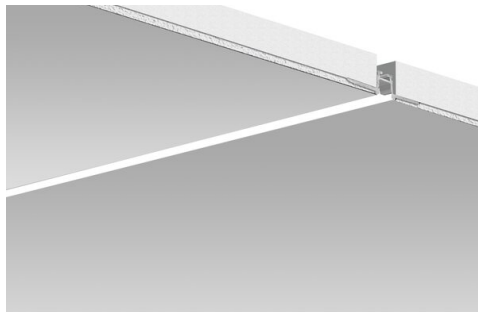

Profile KOZEL-10

Ref. A01575

Ref. arch C1575

Wire out back of extrusion

yes

SAMPLE PROJECTS

RELATED ACCESSORIES > COVERS

NAME		MATERIAL	MATERIAL TRANSMITTANCE	COLOR	REF.
PIKO		PMMA	57 %	satin	B17034S 17034
BENCO		silicon	58 %	frosted	B17069F 17069F

NEW

RELATED ACCESSORIES > END CAPS

NAME		MATERIAL	COLOR	REF.
PIKO-ZM		ABS	gray	C24307C02 24307
			black	C24307C07 24384
PIKO-ZM-OTW		ABS	gray	C24307C02TW 24359
			black	C24307C07TW 24400