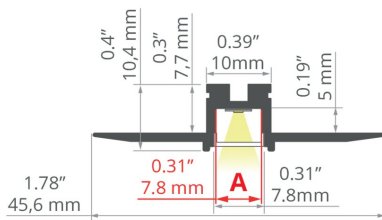

Profile KOZEL-10

Ref. A01575

Ref. arch C1575

- Mounting to drywall
- Minimum height
- No collision with the ceiling structure
- Line of light flush with the surface
- Non visible aluminum elements

APPLICATION

- decorative lighting

MOUNTING

- in drywall, with mounting adhesive
- can be easily connected into runs and systems

ADDITIONAL INFORMATION

- in order to protect the lighting fixture during installation, a TECH-10 protective insert should be used
- smooth transition from a recessed into a suspended fixture
- standard lengths of KLUŚ profiles and covers: 1000 mm (tolerance ± 1.5 mm) and 2005 mm / 3010 mm (tolerance + 5 mm); for selected covers: 6050 mm, 10050 mm (tolerance + 5 mm)
- when choosing a different length of profiles / covers than available in the standard, you should additionally choose the cutting service at KLUŚ

TECHNICAL DRAWING

TECHNICAL SPECIFICATIONS

Material	aluminum
Color	■ silver non anodized
Possible fixture IP	20
Possible fixture shapes	linear, polygonal
Profile cross-section	rectangular
Width	45.6 mm
Height	10.4 mm
LED gluing width A	7.8 mm
Max power of a single KLUŚ LED strip	9.6 W/m
Building type	Commercial, Retail, Residential, HoReCa object, Entertainment/Arts
Facility zone	communication routes and corridors, bathroom, lobby / foyer, office, conference room
The cover is cut to the length of the profile	yes
Can be easily connected into runs	yes
Mounting to drywall	yes
To cover with plaster	yes