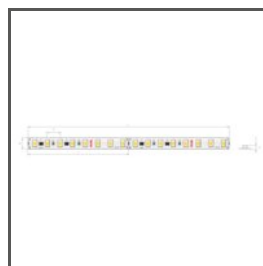

K-HE-1920-HD-24V
K-HEHD-1920-24
Ref. arch K-HE-1920-HD-24V