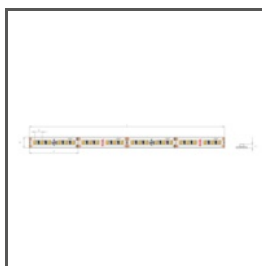

Profile KRAV-810

Ref. A18016AZM

Ref. arch 18016

RELATED ACCESSORIES > RELATED LED > CRI 95+

K-CR-1210-24V
K-CR-1210-24
Ref. arch K-CR-1210-24V

K-CR-1220-24V
K-CR-1220-24
Ref. arch K-CR-1220-24V

K-CR-1275-24V
K-CR-1275-24
Ref. arch K-CR-1275-24V