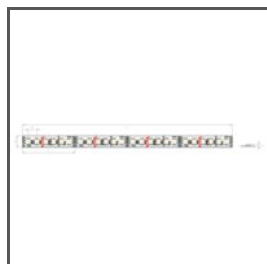

K-0700-120-RGB-24V
_błąd
Ref. arch K-0700-120-RGB-24V