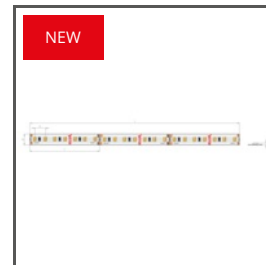

K-1440-24V
K-1440-24
Ref. arch K-1440-24V