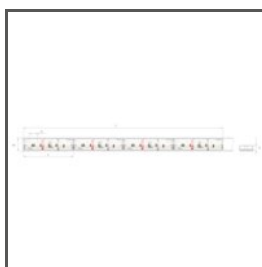

K-HE-1920-HD-24V
K-HEHD-1920-24
Ref. arch K-HE-1920-HD-24V

RELATED ACCESSORIES > RELATED LED > RGB / RGB-W / RGB-CTT

K-1530-RGB+W-24V
K-RGBW-1530-24
Ref. arch K-1530-RGB+W-24V

K-1920-120-RGB-24V
K-RGB-1920-120-24
Ref. arch K-1920-120-RGB-24V