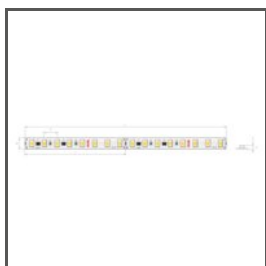

RELATED ACCESSORIES > RELATED LED > HIGH EFFICACY

K-HE-0480-HD-24V
K-HEHD-0480-24
Ref. arch K-HE-0480-HD-24V