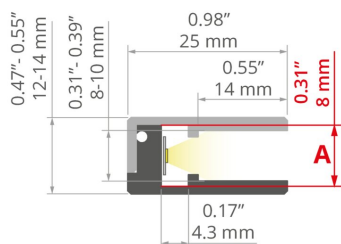

Profile KRAV-810

Ref. A18016AZM

Ref. arch 18016

- Backlight of transparent panels
- Supported panel thicknesses: 8-10 mm - 0.31-0.39"

APPLICATION

- decorative edge illumination for transparent panels

MOUNTING

- to the edge of the panel, using dedicated double-sided adhesive tape

ADDITIONAL INFORMATION

- the profile has a decorative function, it is not a construction profile
- standard lengths of KLUŚ profiles and covers: 1000 mm (tolerance ± 1.5 mm) and 2005 mm / 3010 mm (tolerance + 5 mm); for selected covers: 6050 mm, 10050 mm (tolerance + 5 mm)
- when choosing a different length of profiles / covers than available in the standard, you should additionally choose the cutting service at KLUŚ

TECHNICAL DRAWING

TECHNICAL SPECIFICATIONS

Material	aluminum
Color	■ silver anodized
Possible fixture IP	20
Possible fixture shapes	linear
Profile cross-section	rectangular
Width	14 mm
Height	25 mm
LED gluing width A	8 mm
Number of LED strips A (8 mm wide)	1
Building type	Entertainment/ Arts, Retail, HoReCa object
Facility zone	furniture, shop windows and exhibition, advertising / POS
Wire out back of extrusion	yes