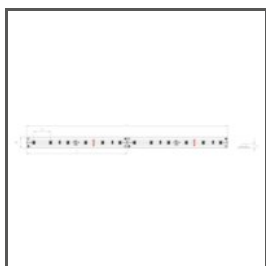

Profile KRAV-810

Ref. A18016AZM

Ref. arch 18016

RELATED ACCESSORIES > RELATED LED > CRI 95+

K-CR-1210-24V
K-CR-1210-24
Ref. arch K-CR-1210-24V