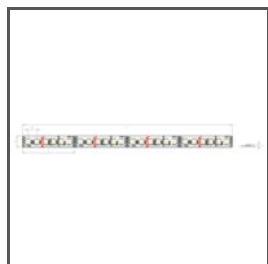

K-1200-120-RGB-24V
_błąd
Ref. arch K-1200-120-RGB-24V