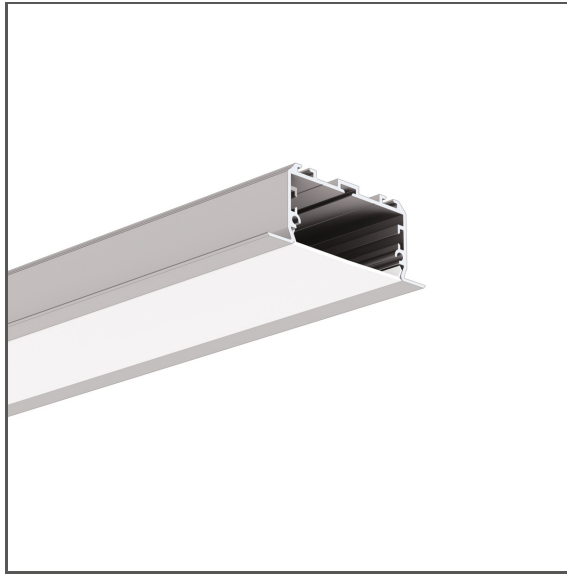

Profile LARKO-50

Ref. A00756

Ref. arch C0756

- Mounting to drywall
- High lumen output
- Invisible groove edge
- Possibility to mount the power supply in the luminous part of the luminaire

APPLICATION

- main and decorative lighting

MOUNTING

- recessed, using dedicated accessories
- can be easily connected into runs and systems

ADDITIONAL INFORMATION

- standard lengths of KLUŚ profiles and covers: 1000 mm (tolerance ± 1.5 mm) and 2005 mm / 3010 mm (tolerance + 5 mm); for selected covers: 6050 mm, 10050 mm (tolerance + 5 mm)
- when choosing a different length of profiles / covers than available in the standard, you should additionally choose the cutting service at KLUŚ

TECHNICAL DRAWING

1:2

TECHNICAL SPECIFICATIONS

Material	aluminum
Color	■ silver anodized
Possible fixture IP	20, 65
Possible fixture shapes	linear, polygonal
Profile cross-section	rectangular
Width	66 mm
Height	25 mm
LED gluing width A	42 mm
Number of LED strips A (8 mm wide)	5
Max power of a single KLUŚ LED strip	24 W/m
Possibility of obtaining a line of light	yes
Building type	Commercial, Entertainment/ Arts, HoReCa object
Facility zone	office, communication routes and corridors, conference room, lobby / foyer
The cover is cut to the length of the profile	yes
Can be easily connected into runs	yes
Mounting to drywall	yes