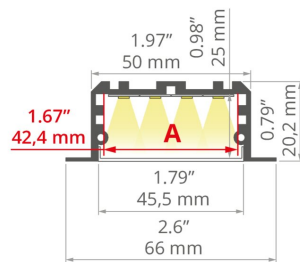

MOUNTING

- recessed, using dedicated accessories
- can be easily connected into runs and systems

ADDITIONAL INFORMATION

- standard lengths of KLUŚ profiles and covers: 1000 mm (tolerance ± 1.5 mm) and 2005 mm / 3010 mm (tolerance + 5 mm); for selected covers: 6050 mm, 10050 mm (tolerance + 5 mm)
- when choosing a different length of profiles / covers than available in the standard, you should additionally choose the cutting service at KLUŚ

TECHNICAL DRAWING

1:2

TECHNICAL SPECIFICATIONS

Material	aluminum
Color	■ silver anodized
Possible fixture IP	20, 65
Possible fixture shapes	linear, polygonal
Profile cross-section	rectangular
Width	66 mm
Height	25 mm
LED gluing width A	42 mm
Number of LED strips A (8 mm wide)	5
Max power of a single KLUŚ LED strip	24 W/m
Possibility of obtaining a line of light	yes
Building type	Commercial, Entertainment/ Arts, HoReCa object
Facility zone	office, communication routes and corridors, conference room, lobby / foyer
The cover is cut to the length of the profile	yes
Can be easily connected into runs	yes
Mounting to drywall	yes