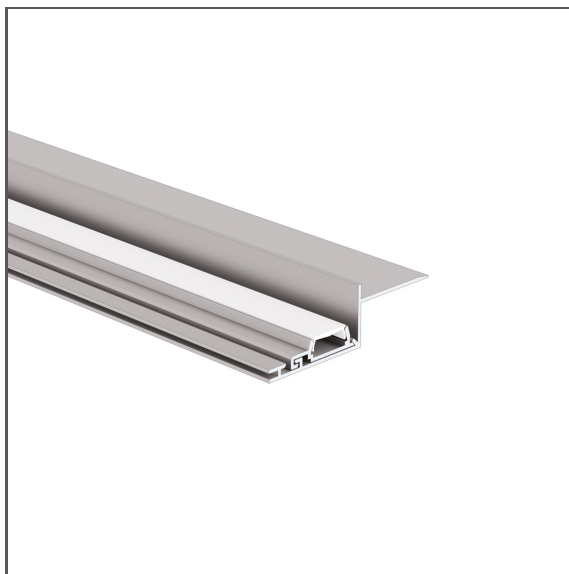

# Profile NISA-KRA

Ref. A18026

Ref. arch 18026

- Illumination of the niche and cove edge
- Easy maintenance
- Effect of a thin edge of the suspended ceiling

## MOUNTING

- to the surface, using a dedicated mounting track and properly selected screws
- can be easily connected into runs and systems

## TECHNICAL SPECIFICATIONS

Material	aluminum
Color	■ silver non anodized
Possible fixture IP	20
Possible fixture shapes	linear
Profile cross-section	rectangular
Width	57 mm
Height	17 mm
LED gluing width A	11.2 mm
Number of LED strips A (8 mm wide)	1
Building type	Residential, Entertainment/ Arts, HoReCa object
Facility zone	wall lighting, niche/cove, conference room
The cover is cut to the length of the profile	yes
Can be easily connected into runs	yes
Mounting to drywall	yes
To cover with plaster	yes
Wire out end cap	yes