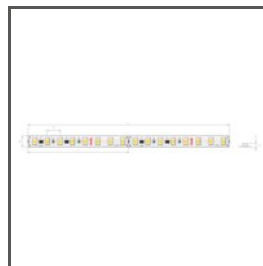

K-HE-1920-HD-24V
K-HEHD-1920-24
Ref. arch K-HE-1920-HD-24V