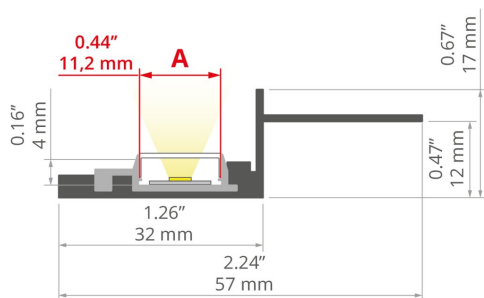

## ADDITIONAL INFORMATION

- standard lengths of KLUŚ profiles and covers: 1000 mm (tolerance ± 1.5 mm) and 2005 mm / 3010 mm (tolerance + 5 mm); for selected covers: 6050 mm, 10050 mm (tolerance + 5 mm)
- when choosing a different length of profiles / covers than available in the standard, you should additionally choose the cutting service at KLUŚ

## TECHNICAL SPECIFICATIONS

Material	aluminum
Color	■ silver non anodized
Possible fixture IP	20
Possible fixture shapes	linear
Profile cross-section	rectangular
Width	57 mm
Height	17 mm
LED gluing width A	11.2 mm
Number of LED strips A (8 mm wide)	1
Building type	Residential, Entertainment/ Arts, HoReCa object
Facility zone	wall lighting, niche/cove, conference room
The cover is cut to the length of the profile	yes
Can be easily connected into runs	yes
Mounting to drywall	yes
To cover with plaster	yes
Wire out end cap	yes