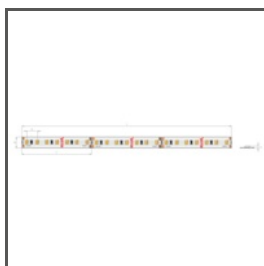

K-HE-1440-HD-24V

K-HEHD-1440-24

Ref. arch K-HE-1440-HD-24V