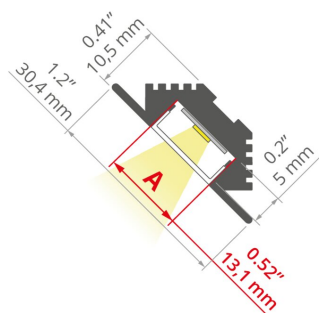

Profile PAC-ALU

Ref. A04370

Ref. arch B4370

- Installation in corners
- Corner masking
- Lighting angle: 45 Degrees

APPLICATION

- furniture, under-cabinet and decorative lighting

MOUNTING

- to the surface, using dedicated accessories, mounting adhesive or properly selected screws

ADDITIONAL INFORMATION

- standard lengths of KLUŚ profiles and covers: 1000 mm (tolerance ± 1.5 mm) and 2005 mm / 3010 mm (tolerance + 5 mm); for selected covers: 6050 mm, 10050 mm (tolerance + 5 mm)
- when choosing a different length of profiles / covers than available in the standard, you should additionally choose the cutting service at KLUŚ

TECHNICAL DRAWING

TECHNICAL SPECIFICATIONS

Material	aluminum
Color	■ silver anodized
Possible fixture IP	20, 65
Possible fixture shapes	linear, polygonal
Profile cross-section	angled
Width	30.4 mm
Height	10.5 mm
LED gluing width A	13.1 mm
Number of LED strips A (8 mm wide)	1
Lighting at an angle	45
Building type	Residential, Retail, HoReCa object
Facility zone	office, kitchen, bathroom, furniture, niche/cove, advertising / POS, shop windows and exhibition
Wire out back of extrusion	yes