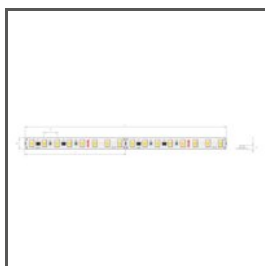

RELATED ACCESSORIES > RELATED LED > HIGH EFFICACY

K-HE-0480-HD-24V

K-HEHD-0480-24

Ref. arch K-HE-0480-HD-24V