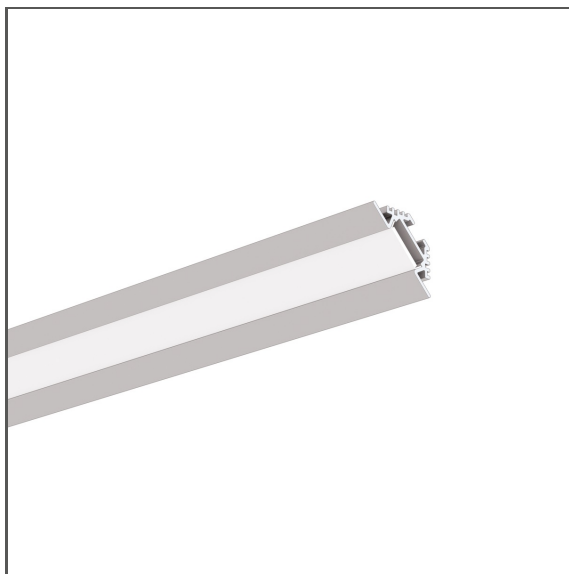

Profile PAC-ALU

Ref. A04370

Ref. arch B4370

- Installation in corners
- Corner masking
- Lighting angle: 45 Degrees

APPLICATION

- furniture, under-cabinet and decorative lighting

MOUNTING

- to the surface, using dedicated accessories, mounting adhesive or properly selected screws

ADDITIONAL INFORMATION

- standard lengths of KLUŚ profiles and covers: 1000 mm (tolerance ± 1.5 mm) and 2005 mm / 3010 mm (tolerance + 5 mm); for selected covers: 6050 mm, 10050 mm (tolerance + 5 mm)
- when choosing a different length of profiles / covers than available in the standard, you should additionally choose the cutting service at KLUŚ

TECHNICAL DRAWING

TECHNICAL SPECIFICATIONS

Material	aluminum
Color	■ silver anodized
Possible fixture IP	20, 65
Possible fixture shapes	linear, polygonal
Profile cross-section	angled
Width	30.4 mm
Height	10.5 mm
LED gluing width A	13.1 mm
Number of LED strips A (8 mm wide)	1
Lighting at an angle	45
Building type	Residential, Retail, HoReCa object
Facility zone	office, kitchen, bathroom, furniture, niche/cove, advertising / POS, shop windows and exhibition
Wire out back of extrusion	yes