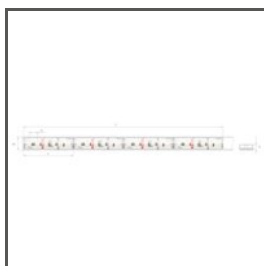

WP-K-1920-120-RGB-24V

KWP-1920-120-RGB-24

Ref. arch WP-K-1920-120-RGB-24V