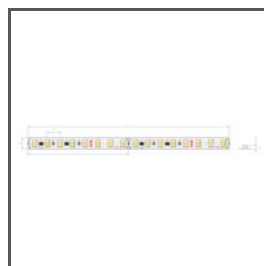

K-HE-1920-HD-24V

K-HEHD-1920-24

Ref. arch K-HE-1920-HD-24V