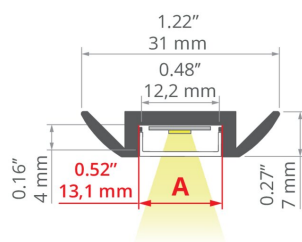

Profile STOS-ALU

Ref. A04369

Ref. arch B4369

- Minimum height
- Smooth profile walls
- Small bending radius

APPLICATION

- furniture, under-cabinet and decorative lighting

MOUNTING

- to the surface, using a dedicated mounting track, mounting adhesive, properly selected screws or double-sided adhesive tape

ADDITIONAL INFORMATION

- standard lengths of KLUŚ profiles and covers: 1000 mm (tolerance ± 1.5 mm) and 2005 mm / 3010 mm (tolerance + 5 mm); for selected covers: 6050 mm, 10050 mm (tolerance + 5 mm)
- when choosing a different length of profiles / covers than available in the standard, you should additionally choose the cutting service at KLUŚ

TECHNICAL DRAWING

TECHNICAL SPECIFICATIONS

Material	aluminum
Color	■ silver anodized
Possible fixture IP	20, 67
Possible fixture shapes	linear
Width	31 mm
Height	7 mm
LED gluing width A	13.1 mm
Number of LED strips A (8 mm wide)	1
Possibility of bending	yes
Minimum external radius	250 mm
Minimum internal radius	200 mm
Building type	Residential, HoReCa object
Facility zone	kitchen, furniture, communication routes and corridors
Wire out back of extrusion	yes