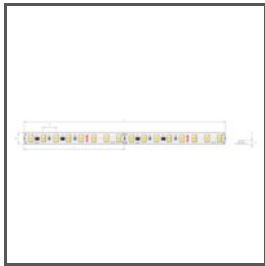

Profile EX-ALU

Ref. A18043

Ref. arch 18043

RELATED ACCESSORIES > RELATED LED > HIGH EFFICACY

K-HE-0480-HD-24V

K-HEHD-0480-24

Ref. arch K-HE-0480-HD-24V