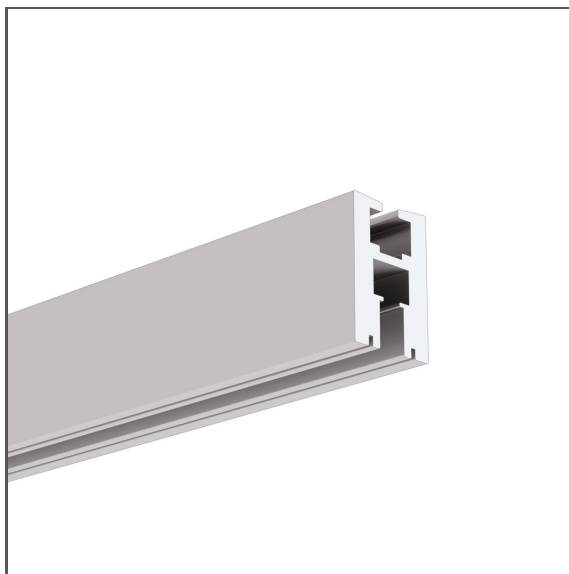

# Profile EX-ALU

Ref. A18043

Ref. arch 18043

IP20

- Backlight and attachment for transparent panels with a thickness of 6 mm | 0.24"
- High mechanical resistance

## MOUNTING

- to the surface, using properly selected screws

## ADDITIONAL INFORMATION

- with a vertically attached profile, the panel must not protrude more than 51 cm from the wall. Its vertical dimension must not be less than 60% of the horizontal dimension
- with a horizontally attached profile, the panel must not protrude more than 51 cm from the ceiling
- standard lengths of KLUŚ profiles and covers: 1000 mm (tolerance  $\pm 1.5$  mm) and 2005 mm / 3010 mm (tolerance + 5 mm); for selected covers: 6050 mm, 10050 mm (tolerance + 5 mm)
- when choosing a different length of profiles / covers than available in the standard, you should additionally choose the cutting service at KLUŚ

## TECHNICAL SPECIFICATIONS

Material	aluminum
Color	■ silver anodized
Possible fixture IP	20
Possible fixture shapes	linear
Profile cross-section	rectangular
Width	21.5 mm
Height	34.4 mm
LED gluing width A	11 mm
Number of LED strips A (8 mm wide)	1
Building type	Retail, Entertainment/ Arts, HoReCa object, Residential
Facility zone	kitchen, bathroom, furniture, advertising / POS, shop windows and exhibition
Wire out back of extrusion	yes