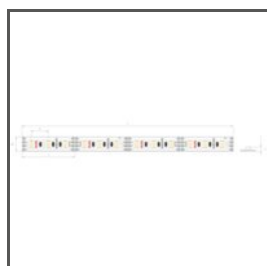

K-1275-RGB-12V
K-RGB-1275-12
Ref. arch K-1275-RGB-12V