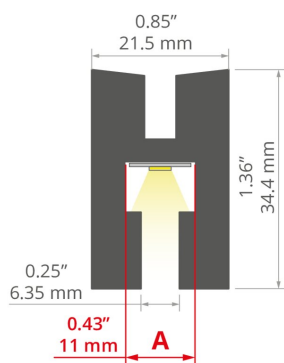

## ADDITIONAL INFORMATION

- with a vertically attached profile, the panel must not protrude more than 51 cm from the wall. Its vertical dimension must not be less than 60% of the horizontal dimension
- with a horizontally attached profile, the panel must not protrude more than 51 cm from the ceiling
- standard lengths of KLUŚ profiles and covers: 1000 mm (tolerance  $\pm 1.5$  mm) and 2005 mm / 3010 mm (tolerance + 5 mm); for selected covers: 6050 mm, 10050 mm (tolerance + 5 mm)
- when choosing a different length of profiles / covers than available in the standard, you should additionally choose the cutting service at KLUŚ

## TECHNICAL SPECIFICATIONS

Material	aluminum
Color	■ silver anodized
Possible fixture IP	20
Possible fixture shapes	linear
Profile cross-section	rectangular
Width	21.5 mm
Height	34.4 mm
LED gluing width A	11 mm
Number of LED strips A (8 mm wide)	1
Building type	Retail, Entertainment/ Arts, HoReCa object, Residential
Facility zone	kitchen, bathroom, furniture, advertising / POS, shop windows and exhibition
Wire out back of extrusion	yes