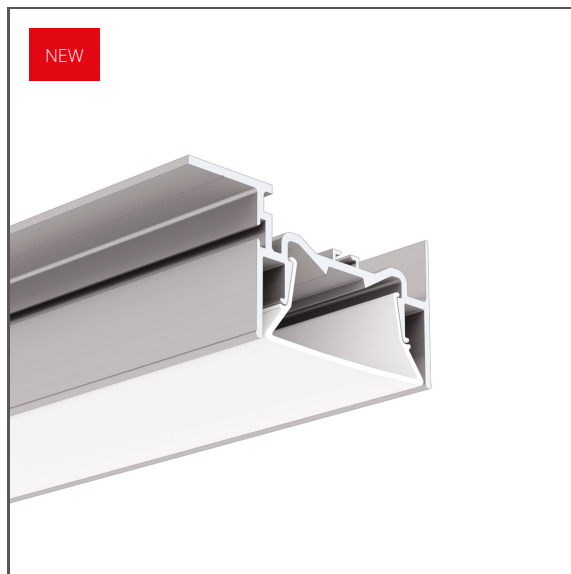

Profile FOLED-50-SUF

Ref. A03631

Ref. arch C3631

- Installation of lighting and stretch films to ceilings
- High lumen output
- Line of light flush with the surface

APPLICATION

- lighting recessed in surfaces made of stretch film

MOUNTING

- to the surface, using properly selected screws
- can be easily connected into runs and systems

ADDITIONAL INFORMATION

- the profile has grooves for the attachment of the hooks from the stretch film
- standard lengths of KLUŚ profiles and covers: 1000 mm (tolerance ± 1.5 mm) and 2005 mm / 3010 mm (tolerance + 5 mm); for selected covers: 6050 mm, 10050 mm (tolerance + 5 mm)
- when choosing a different length of profiles / covers than available in the standard, you should additionally choose the cutting service at KLUŚ

TECHNICAL DRAWING

1:2

TECHNICAL SPECIFICATIONS

Material	aluminum
Color	■ silver non anodized
Possible fixture IP	20
Possible fixture shapes	linear, polygonal
Profile cross-section	rectangular
Width	74.6 mm
Height	35.5 mm
LED gluing width A	10 mm
LED gluing width B	10 mm
LED gluing width C	10 mm
Number of LED strips A (8 mm wide)	1
Number of LED strips B (8 mm wide)	1
Number of LED strips C (8 mm wide)	1
Possibility of obtaining a line of light	yes
Building type	Commercial, Retail, Entertainment/ Arts, HoReCa object