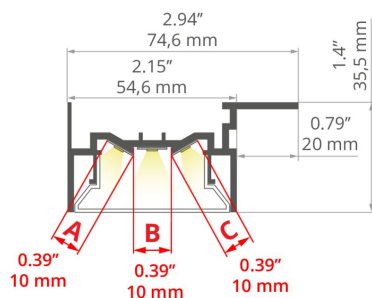

MOUNTING

- to the surface, using properly selected screws
- can be easily connected into runs and systems

ADDITIONAL INFORMATION

- the profile has grooves for the attachment of the hooks from the stretch film
- standard lengths of KLUŚ profiles and covers: 1000 mm (tolerance ± 1.5 mm) and 2005 mm / 3010 mm (tolerance + 5 mm); for selected covers: 6050 mm, 10050 mm (tolerance + 5 mm)
- when choosing a different length of profiles / covers than available in the standard, you should additionally choose the cutting service at KLUŚ

TECHNICAL DRAWING

1:2

TECHNICAL SPECIFICATIONS

Material	aluminum
Color	■ silver non anodized
Possible fixture IP	20
Possible fixture shapes	linear, polygonal
Profile cross-section	rectangular
Width	74.6 mm
Height	35.5 mm
LED gluing width A	10 mm
LED gluing width B	10 mm
LED gluing width C	10 mm
Number of LED strips A (8 mm wide)	1
Number of LED strips B (8 mm wide)	1
Number of LED strips C (8 mm wide)	1
Possibility of obtaining a line of light	yes
Building type	Commercial, Retail, Entertainment/ Arts, HoReCa object

Length	Ref
1000 mm	A03631N_1 C3631NA_1
2005 mm	A03631N_2 C3631NA_2
3010 mm	A03631N_3 C3631NA_3

Profile FOLED-50-SUF

Ref. A03631

Ref. arch C3631

Facility zone

office, conference room,
communication routes and
corridors